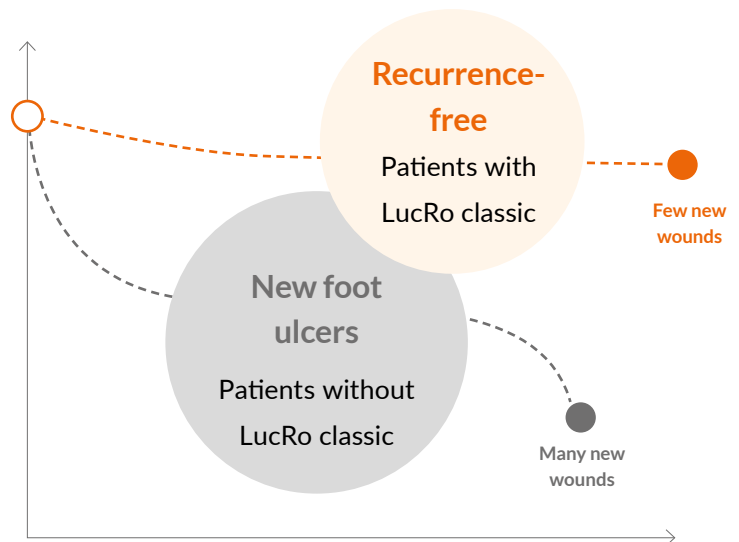

PIO NE ER

80%
less ulcer recurrence in the
first year of wearing LucRo
classic

Studies confirm efficacy

LucRo classic study results

A clinical study from the Heinrich Heine University of Düsseldorf⁶ confirms that suitable “diabetic footwear” makes a decisive contribution to preventing foot ulcers and can prevent recurring inflammation (recurrences). The rate of ulcer recurrences fell by more than 80% in high-risk diabetes patients with polyneuropathy and/or a peripheral arterial occlusive disease in the first year. The study monitored 92 high-risk diabetic patients with healed foot ulcers for recurrence of foot ulcers over a period of 42 months. Some of the patients wore normal footwear, the others wore the LucRo classic specialist diabetes shoe.

Sources:

⁶ Wirksamkeit eines neuen konfektionierten Spezialschuhs zum Schutz vor rezidiven diabetischen Fußgeschwüren. Eine prospektive Kohortenstudie. [Efficacy of a new specialist shoe for protection against recurring diabetic foot ulcers. A prospective cohort study.] Prof. Dr. med. Ernst Chantelau/Klaus Busch, Heinrich-Heine-Universität in Düsseldorf, 31.12.2001.