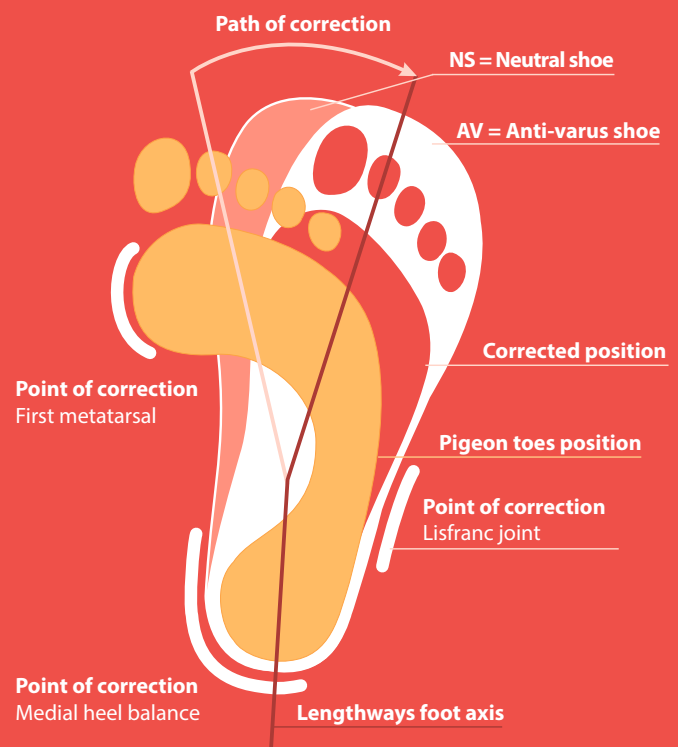

### BABYSICHELFUSSSCHUHE

Der Babysichelfußschuh ist mit einer unveränderbaren Antivaruskorrektur ausgestattet. Durch die Laufsohle ermöglicht der Schuh das Stehen und Gehen. Bei einseitiger Sichelfußversorgung steht für die gesunde Gegenseite ein Schuh in Neutralstellung zur Verfügung.

#### BABYSICHELFUSSSCHUH

8 Größen  
von 80 bis 150 mm

Mit Korrektur  
039501 rechts  
039502 links

In Neutralstellung  
039506 rechts  
039507 links

## SECURE CORRECTION FROM THE START

The child's sickle foot is a malposition that is often present from birth and can be well treated with conservative measures.

In principle, pigeon toes should be treated as early as possible in order to avoid consequential damage. For that reason, treatment begins in infancy. Depending on the extent of the malposition, treatment can be carried out with physiotherapy, plaster casts, insoles and night splints.

## SICKLE FOOT AND CLUBFOOT ORTHOSIS

The sickle foot and clubfoot orthosis for babies is a corrective shoe-shaped orthotic device made of soft leather. To permit variable correction, the sole of the orthosis is divided into two parts. The rear foot is supported by a heel cap, while correction of the forefoot misalignment is done by fitting a tension spring at the other edge of the foot in the Lisfranc joint region. The attachment to the large toe's joint and the cuboid bone area at the outer edge of the foot guides the forefoot into the corrected position. The orthosis is mainly used for infants and toddlers in the crawling age. After that, night splints may be used if further corrective treatment of the forefoot misalignment is necessary.